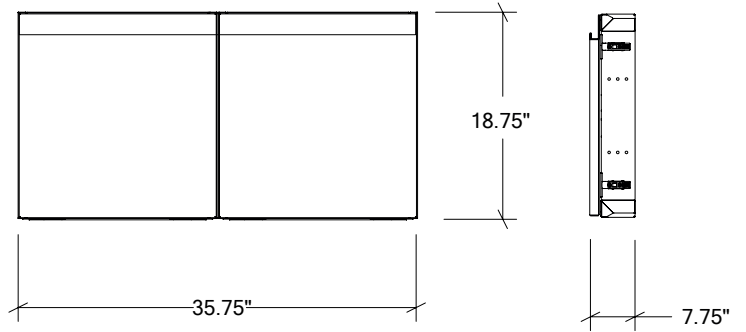

OUTDOOR KITCHEN INSERTS IN STAINLESS STEEL

HROK-ACF-806206 | LINE

36" Built-in Access Double Doors Mid-Height

Specifications

Collection:	LINE
Material:	Stainless Steel 304
Thickness:	18 ga
Finish:	Brushed
Nbr doors / drawers	2
Hinges Position:	n/a
Installation:	Flush
Cut-out dimensions:	36"L x 19"H x 7 3/4"P
Overall dimensions:	35 3/4"L x 18 3/4"H x 7 3/4"P