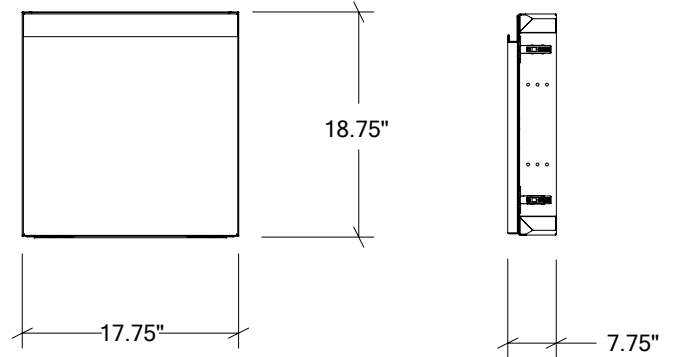

OUTDOOR KITCHEN INSERTS IN STAINLESS STEEL

HROK-ACF-806202 | LINE

18" Built-in Access Single Door Mid-Height
right hinges

Specifications

Collection:	LINE
Material:	Stainless Steel 304
Thickness:	18 ga
Finish:	Brushed
Nbr doors / drawers	1
Hinges Position:	Right
Installation:	Flush
Cut-out dimensions:	18"L x 19"H x 7 3/4"P
Overall dimensions:	17 3/4"L x 18 3/4"H x 7 3/4"P