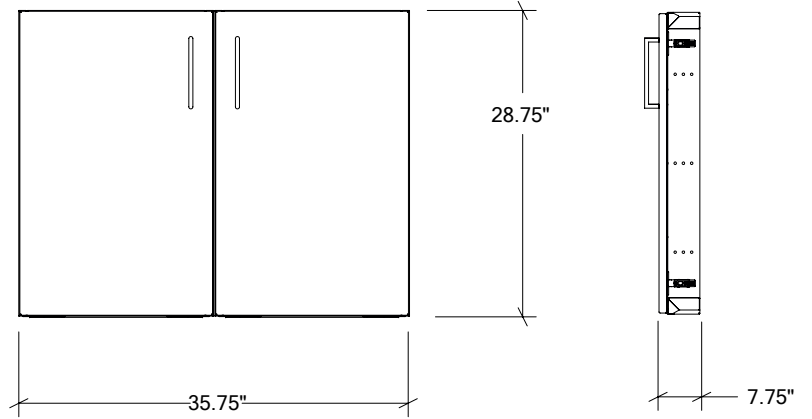

OUTDOOR KITCHEN INSERTS IN STAINLESS STEEL

HROK-ACF-806014 | PURE

36" Built-in Access Double Doors

Specifications

Collection:	PURE
Material:	Stainless Steel 304
Thickness:	18 ga
Finish:	Brushed
Nbr doors / drawers:	2
Hinges Position:	n/a
Installation:	Flush
Cut-out dimensions:	36"W x 29"H x 7 3/4"D
Overall dimensions:	35 3/4"W x 28 3/4"H x 7 3/4"D