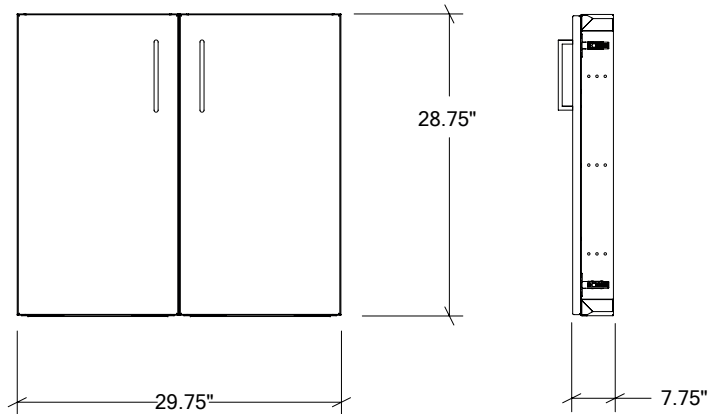

OUTDOOR KITCHEN INSERTS IN STAINLESS STEEL

HROK-ACF-806013 | PURE

30" Built-in Access Double Doors

Specifications

Collection:	PURE
Material:	Stainless Steel 304
Thickness:	18 ga
Finish:	Brushed
Nbr doors / drawers:	2
Hinges Position:	n/a
Installation:	Flush
Cut-out dimensions:	30"W x 29"H x 7 3/4"D
Overall dimensions:	29 3/4"W x 28 3/4"H x 7 3/4"D