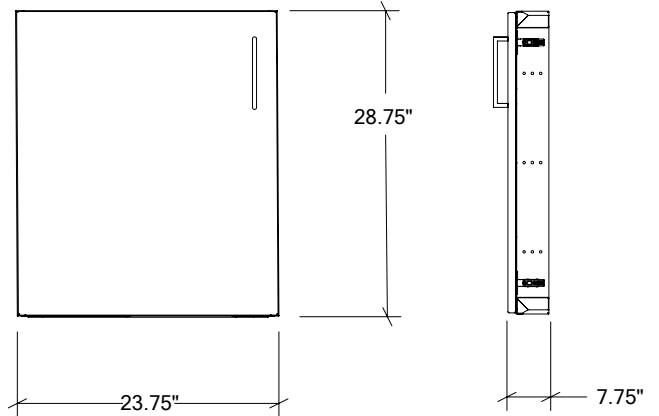

OUTDOOR KITCHEN INSERTS IN STAINLESS STEEL

HROK-ACF-806011 | PURE

24" Built-in Access Single Door
left hinges

Specifications

Collection:	PURE
Material:	Stainless Steel 304
Thickness:	18 ga
Finish:	Brushed
Nbr doors / drawers:	1
Hinges Position:	Left
Installation:	Flush
Cut-out dimensions:	24"W x 29"H x 7 3/4"D
Overall dimensions:	23 3/4"W x 28 3/4"H x 7 3/4"D