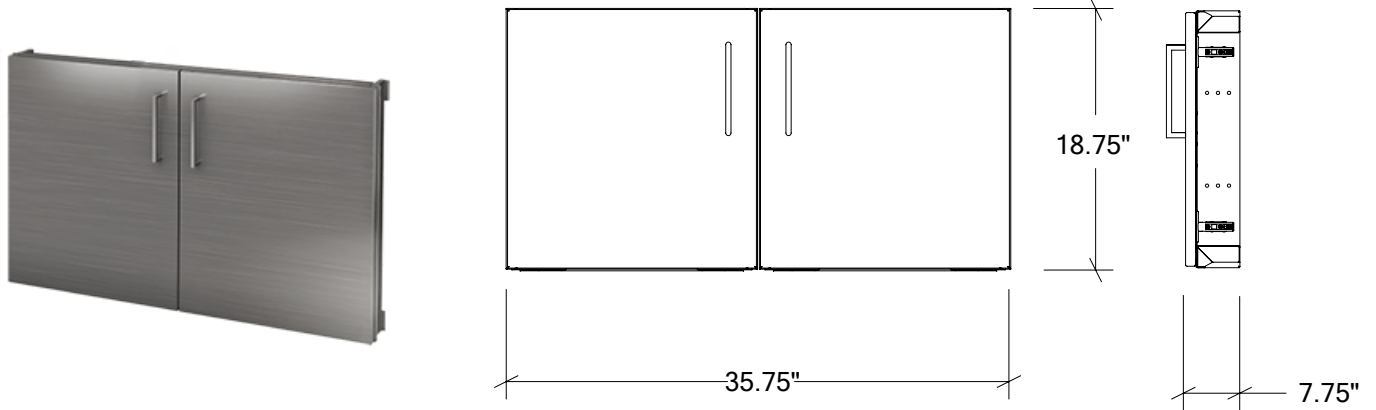

## HROK-ACF-806006 | PURE

36" Built-in Access Double Doors Mid-Height

### Specifications

Collection:	PURE
Material:	Stainless Steel 304
Thickness:	18 ga
Finish:	Brushed
Nbr doors / drawers:	2
Hinges Position:	n/a
Installation:	Flush
Cut-out dimensions:	36"W x 19"H x 7 3/4"D
Overall dimensions:	35 3/4"W x 18 3/4"H x 7 3/4"D

### Features

- Access door(s) allowing you to create storage openings at desired locations
- Built-in installation with invisible frame for a clean look
- Matches perfectly with HOME REFINEMENTS self-standing outdoor kitchen cabinets
- Soft-close hardware for soft and quiet closing of cabinets
- Commercial quality stainless steel 18 ga thickness
- Corrosion resistant material Grade 304 series (18/10)
- Elegant no.4 brushed finish that matches the appliances
- Environmentally friendly product, 100% recyclable
- Delivered fully assembled
- Easy installation
- Made by hand in Canada