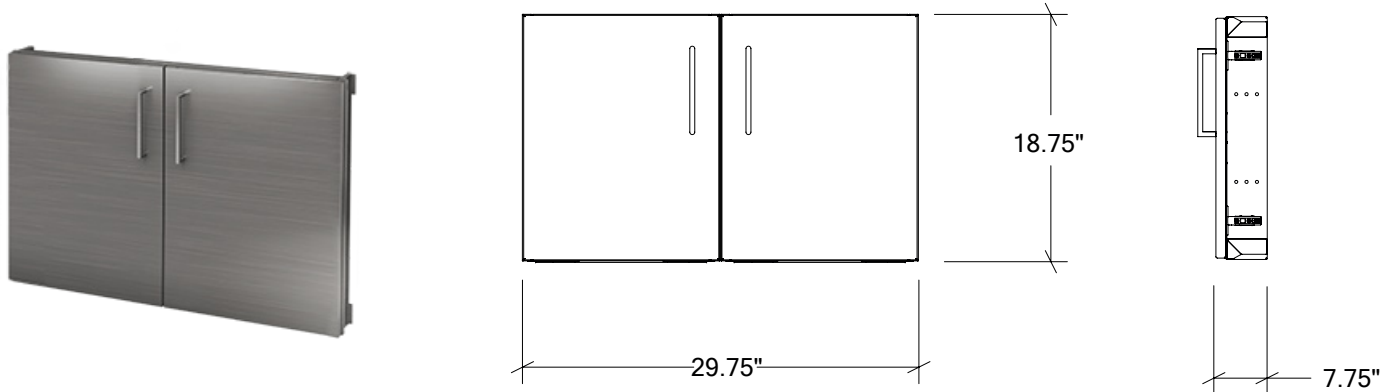

OUTDOOR KITCHEN INSERTS IN STAINLESS STEEL

HROK-ACF-806005 | PURE

30" Built-in Access Double Doors Mid-Height

Specifications

Collection:	PURE
Material:	Stainless Steel 304
Thickness:	18 ga
Finish:	Brushed
Nbr doors / drawers:	2
Hinges Position:	n/a
Installation:	Flush
Cut-out dimensions:	30"W x 19"H x 7 3/4"D
Overall dimensions:	29 3/4"W x 18 3/4"H x 7 3/4"D

Features

- Acces door(s) allowing you to create storage openings at desired locations
- Built-in installation with invisible frame for a clean look
- Matches perfectly with HOME REFINEMENTS self-standing outdoor kitchen cabinets
- Soft-close hardware for soft and quiet closing of cabinets
- Commercial quality stainless steel 18 ga thickness
- Corrosion resistant material Grade 304 series (18/10)
- Elegant no.4 brushed finish that matches the appliances
- Environmentally friendly product, 100% recyclable
- Delivered fully assembled
- Easy installation
- Made by hand in Canada