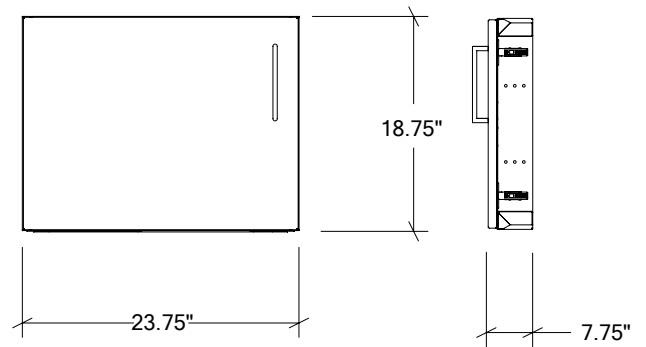

OUTDOOR KITCHEN INSERTS IN STAINLESS STEEL

HROK-ACF-806003 | PURE

24" Built-in Access Single Door Mid-Height
left hinges

Specifications

Collection:	PURE
Material:	Stainless Steel 304
Thickness:	18 ga
Finish:	Brushed
Nbr doors / drawers:	1
Hinges Position:	Left
Installation:	Flush
Cut-out dimensions:	24"W x 19"H x 7 3/4"D
Overall dimensions:	23 3/4"W x 18 3/4"H x 7 3/4"D