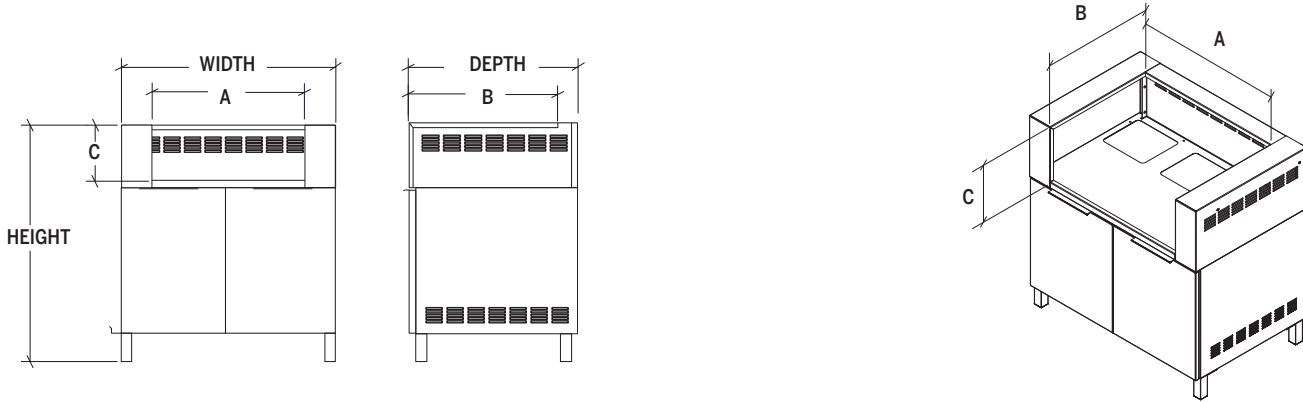

ESSENCE COLLECTION

SELF-STANDING GAS GRILL BASE CABINET

PRODUCT	BRAND	GRILL MODEL	GRILL COMPATIBILITY			OPENING DIMENSIONS			CABINET DIMENSIONS			PACKAGING DIMENSIONS
			A (in)	B (in)	C (in)	WIDTH (in)	HEIGHT (in)	DEPTH (in)	(W x D x H) (in)			
HR-ESKGR36HAFL-N	ALFRESCO	LUXURY ALXE-30	28½	23	10¼	36	36	24	40 x 27 x 37			
HR-ESKGR42HAFL-N	ALFRESCO	LUXURY ALXE-36	34½	23	10¼	42	36	24	45 x 27 x 37			
HR-ESKGR36HART-N	ARTISAN	ARTISAN 32	30½	19¼	9½	36	36	24	40 x 27 x 37			
HR-ESKGR42HART-N	ARTISAN	ARTISAN 36	34½	19¼	9½	42	36	24	45 x 27 x 37			
HR-ESKGR36HCOY-N	COYOTE	C2SL30	27	20½	10¼	36	36	24	40 x 27 x 37			
HR-ESKGR42HCOY-N	COYOTE	C2SL36	32½	20½	10¼	42	36	24	45 x 27 x 37			
HR-ESKGR36HDCS7-N	DCS	SERIE 7 BCG-30 & BH1-30	28½	22¼	10¼	36	36	24	40 x 27 x 37			
HR-ESKGR42HDCS7-N	DCS	SERIE 7 BH1-36R	34½	22¼	10¼	42	36	24	45 x 27 x 37			
HR-ESKGR36HDH-N	DELTA HEAT	DHBQ32	30½	19¼	9½	36	36	24	40 x 27 x 37			
HR-ESKGR42HDH-N	DELTA HEAT	DHBQ38	36½	19¼	9½	42	36	24	45 x 27 x 37			
HR-ESKGR36HJG1-N	JACKSON GRILLS	JSS700BI	33	18½	9¼	36	36	24	40 x 27 x 37			
HR-ESKGR36HLXP-N	LYNX	PRO L30	29	24½	11	36	36	25½	40 x 27 x 37			
HR-ESKGR42HLXP-N	LYNX	PRO L36	35	22	10¼	42	36	24	45 x 27 x 37			
HR-ESKGR36HLXS-N	LYNX	SEDONA L500	29	21¼	10	36	36	24	40 x 27 x 37			
HR-ESKGR42HLXS-N	LYNX	SEDONA L600	35	21¼	10	42	36	24	45 x 27 x 37			
HR-ESKGR36HNP5-N	NAPOLEON	PRESTIGE | PRESTIGE PRO 500	30¾	20¾	9	36	36	24	40 x 27 x 37			
HR-ESKGR42HNP6-N	NAPOLEON	PRESTIGE | PRESTIGE PRO 665 RB	38	20¾	9	42	36	24	45 x 27 x 37			
HR-ESKGR36HW30-N	WOLF	OG30	28½	24½	11¾	36	36½	25½	40 x 27 x 37			
HR-ESKGR42HW36-N	WOLF	OG36	34½	24½	11¾	42	36½	25½	45 x 27 x 37