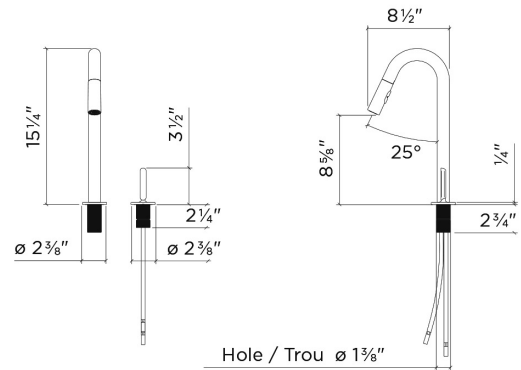

306215 | APEX

TOPMOUNT WITH REMOTE SINGLE LEVER KITCHEN FAUCET

Specifications

Model	306215
Collection	Apex
Finish	Brushed Nickel

Recommended accessories

Soap Dispenser	306015
----------------	--------

Features

- Made in Italy
- Solid brass construction
- Available in two finishes
- Double hole installation
- 110° swivel spout
- Pull-down dual jet spray head
- Locking spray jet mode
- Descaling system, for easy cleaning
- 7" projection
- Backward (30°) and bilateral (45°) lever handle rotation
- Braided stainless steel water supply hoses 18" long, with 3/8" fittings
- 2,2 gpm (8,3 L/min.) flow rate aerator
- Ceramic cartridge
- ASME A112.18.1 / CSA B125.1 (pending)
- NSF / ANSI 61 compliant, low lead content
- ADA compliant