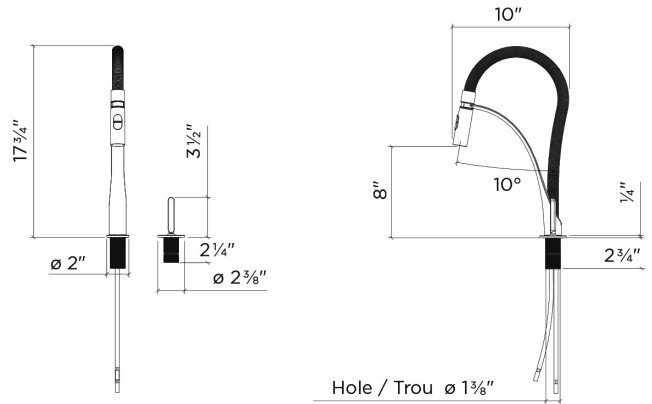

306207 | ABYSS

TOPMOUNT KITCHEN FAUCET

Specifications

Model	306207
Collection	Abyss
Finish	Polished Chrome

Recommended accessories

Soap Dispenser	306005
Air activated switch button	306007

Features

- Made in Italy
- Solid brass construction
- Available in two finishes
- Double hole installation
- 360° swivel flexible spout
- Dual jet spray head
- Locking spray jet mode
- Descaling system, for easy cleaning
- 8-1/4" projection
- Backward (30°) and bilateral (45°) lever handle rotation
- Braided stainless steel water supply hoses 18" long, with 3/8" fittings
- 2,2 gpm (8,3 L/min.) flow rate aerator
- Ceramic cartridge
- ASME A112.18.1 / CSA B125.1 (pending)
- NSF / ANSI 61 compliant, low lead content
- ADA compliant