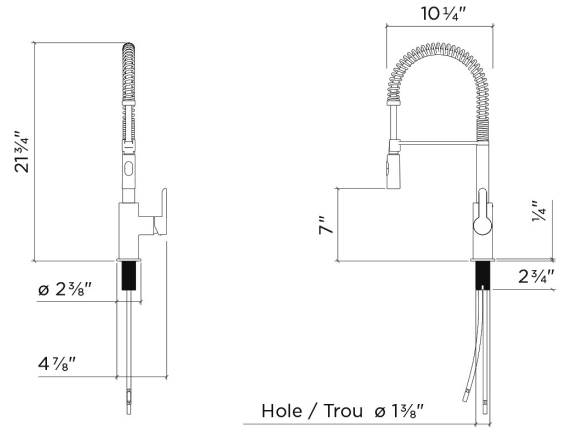

306206 | PEAK

TOPMOUNT KITCHEN FAUCET

Specifications

Model	306206
Collection	Peak
Finish	Polished Chrome

Recommended accessories

Soap Dispenser	306005
Air activated switch button	306007

Features

- Made in Italy
- Solid brass construction
- Available in two finishes
- Single hole installation
- 360° swivel flexible spout
- Dual jet spray head
- Locking spray jet mode
- Descaling system, for easy cleaning
- 8-5/8" projection
- Forward (90°) and lateral (30°) lever handle rotation, no interference with backsplash
- Braided stainless steel water supply hoses 18" long, with 3/8" fittings
- 2,2 gpm (8,3 L/min.) flow rate aerator
- Ceramic cartridge
- ASME A112.18.1 / CSA B125.1 (pending)
- NSF / ANSI 61 compliant, low lead content
- ADA compliant