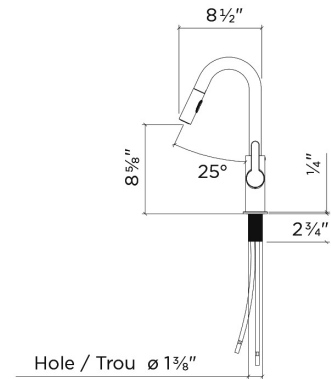

## 306204 | APEX

TOPMOUNT KITCHEN FAUCET

### Specifications

|            |                 |
|------------|-----------------|
| Model      | 306204          |
| Collection | Apex            |
| Finish     | Polished Chrome |

### Features

- Made in Italy
- Solid brass construction
- Available in two finishes
- Single hole installation
- 110° swivel spout
- Pull-down dual jet spray head
- Locking spray jet mode
- Descaling system, for easy cleaning
- 7" projection
- Forward (90°) and lateral (30°) lever handle rotation, no interference with backsplash
- Braided stainless steel water supply hoses 18" long, with 3/8" fittings
- 2,2 gpm (8,3 L/min.) flow rate aerator
- Ceramic cartridge
- ASME A112.18.1 / CSA B125.1 (pending)
- NSF / ANSI 61 compliant, low lead content
- ADA compliant