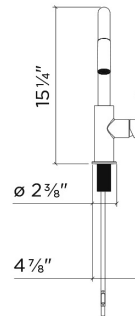

## 306204 | APEX

TOPMOUNT KITCHEN FAUCET

### Specifications

|            |                 |
|------------|-----------------|
| Model      | 306204          |
| Collection | Apex            |
| Finish     | Polished Chrome |

### Features

- Made in Italy
- Solid brass construction
- Available in two finishes
- Single hole installation
- 110° swivel spout
- Pull-down dual jet spray head
- Locking spray jet mode
- Descaling system, for easy cleaning
- 7" projection
- Forward (90°) and lateral (30°) lever handle rotation, no interference with backsplash
- Braided stainless steel water supply hoses 18" long, with 3/8" fittings
- 2,2 gpm (8,3 L/min.) flow rate aerator
- Ceramic cartridge
- ASME A112.18.1 / CSA B125.1 (pending)
- NSF / ANSI 61 compliant, low lead content
- ADA compliant