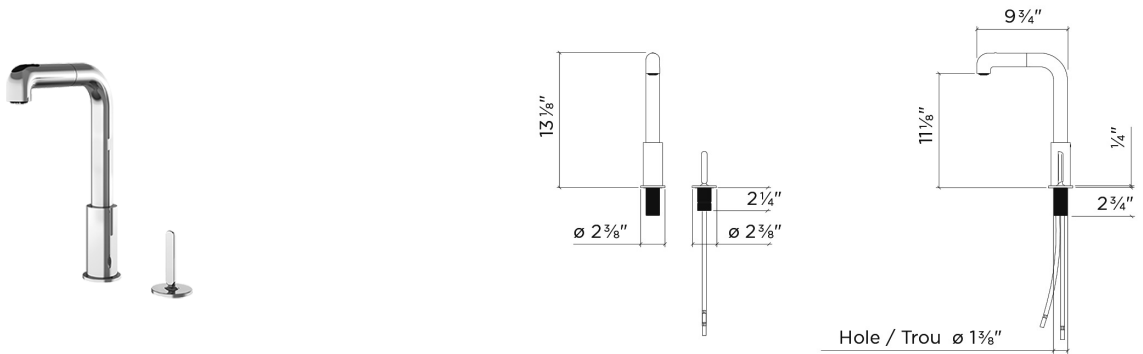

306201 | LATITUDE

TOPMOUNT WITH REMOTE SINGLE LEVER KITCHEN FAUCET

Specifications

Model	306201
Collection	Latitude
Finish	Polished Chrome

Recommended accessories

Soap Dispenser	306005
Air activated switch button	306007

Features

- Made in Italy
- Solid brass construction
- Available in two finishes
- Double hole installation
- 110° swivel spout
- Pull-out dual jet spray head
- Locking spray jet mode
- Descaling system, for easy cleaning
- 8" projection
- Backward (30°) and bilateral (45°) lever handle rotation
- Braided stainless steel water supply hoses 18" long, with 3/8" fittings
- 2,2 gpm (8,3 L/min.) flow rate aerator
- Ceramic cartridge
- ASME A112.18.1 / CSA B125.1 (pending)
- NSF / ANSI 61 compliant, low lead content
- ADA compliant