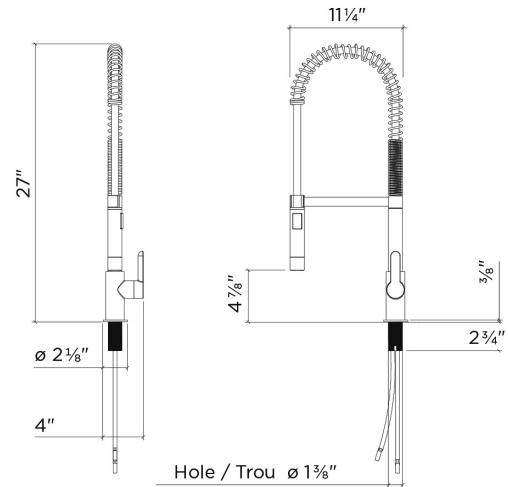

## 306014 | SKY

TOPMOUNT KITCHEN FAUCET

### Features

- Made in Germany
- Solid brass construction
- Available in two finishes
- Single hole installation
- 360° swivel flexible spout
- Dual jet spray head
- Locking spray jet mode
- Descaling system, for easy cleaning
- 9-1/2" projection
- Forward (90°) and lateral (30°) lever handle rotation, no interference with backsplash
- Braided stainless steel water supply hoses 16" long
- 1,5 gpm (5,7 L/min.) flow rate aerator
- Ceramic cartridge
- ASME A112.18.1 / CSA B125.1 (pending)
- NSF / ANSI 61 compliant, low lead content
- ADA compliant