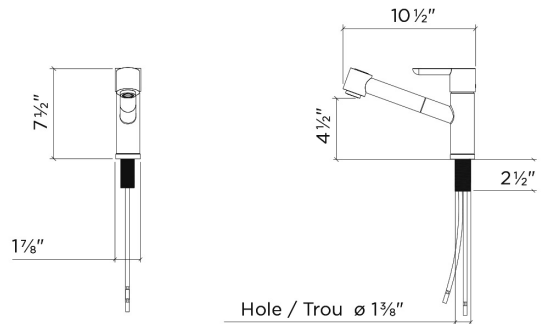

306013 | SOURCE

TOPMOUNT KITCHEN FAUCET

Specifications

Model	306013
Collection	Source
Finish	Brushed Platinum

Recommended accessories

Soap Dispenser	306016
Air activated switch button	306017

Features

- Made in Germany
- Solid brass construction
- Available in two finishes
- Single hole installation
- 360° swivel spout
- Pull-out dual jet spray head
- Locking spray jet mode
- Descaling system, for easy cleaning
- 9-1/4" projection
- Forward (90°) and lateral (30°) lever handle rotation, no interference with backsplash
- Braided stainless steel water supply hoses 16" long
- 1,5 gpm (5,7 L/min.) flow rate aerator
- Ceramic cartridge
- ASME A112.18.1 / CSA B125.1
- NSF / ANSI 61 compliant, low lead content
- ADA compliant

Warranty

Home Refinements offers a 1-YEAR LIMITED WARRANTY on its faucets against manufacturing and material defects. A LIMITED LIFETIME WARRANTY is offered on ceramic disk cartridge and flex hoses. For further details on our product warranty, please refer to our catalog or Web site.