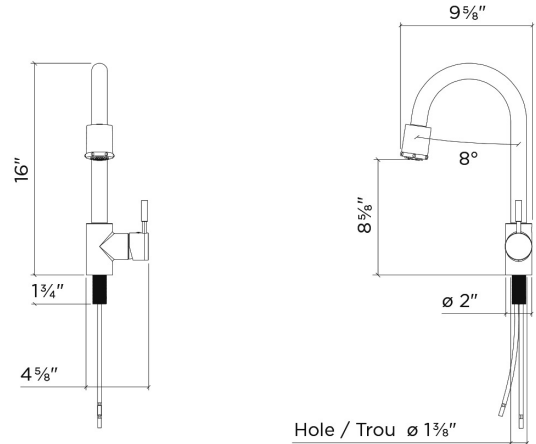

306010 | AZUR

TOPMOUNT KITCHEN FAUCET

Specifications

Model	306010
Collection	Azur
Finish	Brushed Nickel

Recommended accessories

Soap Dispenser	306015
----------------	--------

Features

- Made in Italy
- Solid brass construction
- Available in two finishes
- Single hole installation
- 360° swivel spout
- Pull-down dual jet spray head
- Locking spray jet mode
- Descaling system, for easy cleaning
- 7-7/8" projection
- Forward (90°) and lateral (30°) lever handle rotation, no interference with backsplash
- Braided stainless steel water supply hoses 18" long, with 3/8" fittings
- 2,2 gpm (8,3 L/min.) flow rate aerator
- Ceramic cartridge
- ASME A112.18.1 / CSA B125.1
- NSF / ANSI 61 compliant, low lead content