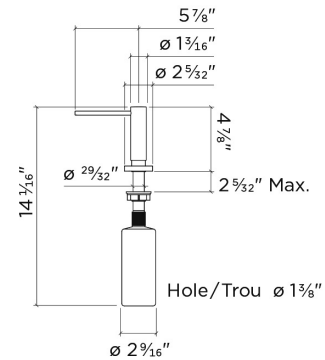

## 306006 | SOAP DISPENSER

TOPMOUNT FAUCET ACCESSORY

### Specifications

Model	306006
Collection	Soap Dispenser
Finish	Polished Chrome