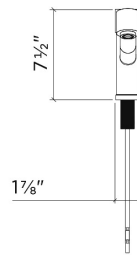

306003 | SOURCE

TOPMOUNT KITCHEN FAUCET

Specifications

Model	306003
Collection	Source
Finish	Polished Chrome

Recommended accessories

Soap Dispenser	306006
Air activated switch button	306007

Features

- Made in Germany
- Solid brass construction
- Available in two finishes
- Single hole installation
- 360° swivel spout
- Pull-out dual jet spray head
- Locking spray jet mode
- Descaling system, for easy cleaning
- 9-1/4" projection
- Forward (90°) and lateral (30°) lever handle rotation, no interference with backsplash
- Braided stainless steel water supply hoses 16" long
- 1,5 gpm (5,7 L/min.) flow rate aerator
- Ceramic cartridge
- ASME A112.18.1 / CSA B125.1
- NSF / ANSI 61 compliant, low lead content
- ADA compliant