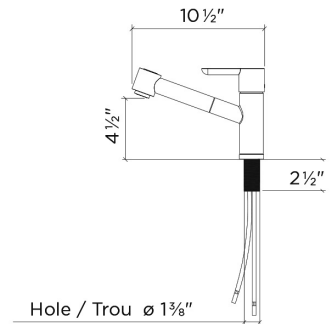

306003 | SOURCE

TOPMOUNT KITCHEN FAUCET

Specifications

Model	306003
Collection	Source
Finish	Polished Chrome

Recommended accessories

Soap Dispenser	306006
Air activated switch button	306007

Features

- Made in Germany
- Solid brass construction
- Available in two finishes
- Single hole installation
- 360° swivel spout
- Pull-out dual jet spray head
- Locking spray jet mode
- Descaling system, for easy cleaning
- 9-1/4" projection
- Forward (90°) and lateral (30°) lever handle rotation, no interference with backsplash
- Braided stainless steel water supply hoses 16" long
- 1,5 gpm (5,7 L/min.) flow rate aerator
- Ceramic cartridge
- ASME A112.18.1 / CSA B125.1
- NSF / ANSI 61 compliant, low lead content
- ADA compliant