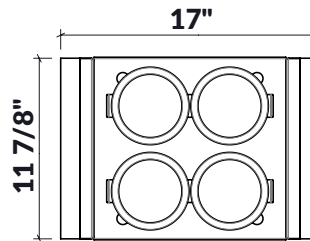

225313 | SERVING BIN WITH BOWLS (4)

STAINLESS STEEL SINK ACCESSORY

Specifications

Model	225313
Handle	Maple
Compatible bowl dimension (front-to-back)	16"
Overall dimensions	12" x 17" x 4 1/2"

Warranty

Home Refinements offers a 1-YEAR LIMITED WARRANTY following the purchase date for all mobile parts, options and accessories against defects of material and workmanship. This warranty is limited to defects or damages resulting from a normal residential use. For further details on our product warranty, please refer to our catalog or Web site.