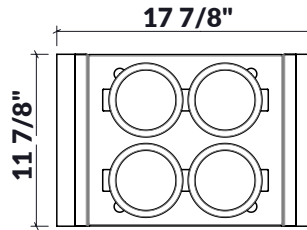

225305 | SERVING BOARD WITH BOWLS (4)

STAINLESS STEEL SINK ACCESSORY

Specifications

Model	225305
Handle	Maple
Compatible bowl dimension (front-to-back)	17"
Overall dimensions	12" x 18" x 2 1/2"

Warranty

Home Refinements offers a 1-YEAR LIMITED WARRANTY following the purchase date for all mobile parts, options and accessories against defects of material and workmanship. This warranty is limited to defects or damages resulting from a normal residential use. For further details on our product warranty, please refer to our catalog or Web site.