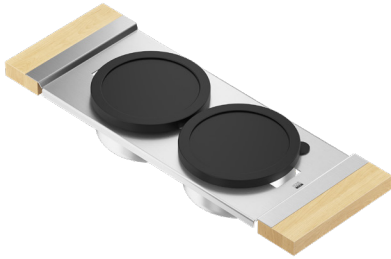

225303 | SERVING BOARD WITH BOWLS (2)

STAINLESS STEEL SINK ACCESSORY

Specifications

Model	225303
Handle	Maple
Compatible bowl dimension (front-to-back)	18"
Overall dimensions	6" x 19" x 2 1/2"

Warranty

Home Refinements offers a 1-YEAR LIMITED WARRANTY following the purchase date for all mobile parts, options and accessories against defects of material and workmanship. This warranty is limited to defects or damages resulting from a normal residential use. For further details on our product warranty, please refer to our catalog or Web site.

Features

- Can be used on top of sink to create extra workspace
- Ideal to prepare or to serve food
- Innovative and functional design to match with other standard Home Refinements accessories
- Small stainless steel bowls with silicone lids allow for easy storage of their content
- Dishwasher safe BPA-free lids
- 100% premium hard rock maple or walnut handles for high quality and durability
- 304 series stainless steel (18/10)
- Elegant no. 4 brushed finish that matches the appliances