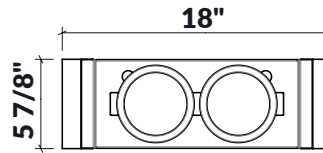

225303 | SERVING BOARD WITH BOWLS (2)

STAINLESS STEEL SINK ACCESSORY

Specifications

Model	225303
Handle	Maple
Compatible bowl dimension (front-to-back)	18"
Overall dimensions	6" x 19" x 2 1/2"

Warranty

Home Refinements offers a 1-YEAR LIMITED WARRANTY following the purchase date for all mobile parts, options and accessories against defects of material and workmanship. This warranty is limited to defects or damages resulting from a normal residential use. For further details on our product warranty, please refer to our catalog or Web site.