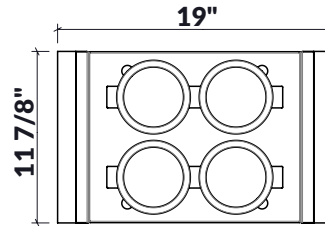

225206 | SERVING BOARD WITH BOWLS (4)

STAINLESS STEEL SINK ACCESSORY

Specifications

Model	225206
Handle	Walnut
Compatible bowl dimension (front-to-back)	18"
Overall dimensions	12" x 19" x 2 1/2"

Warranty

Home Refinements offers a 1-YEAR LIMITED WARRANTY following the purchase date for all mobile parts, options and accessories against defects of material and workmanship. This warranty is limited to defects or damages resulting from a normal residential use. For further details on our product warranty, please refer to our catalog or Web site.