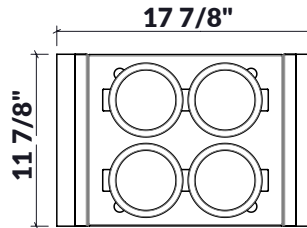

225205 | SERVING BOARD WITH BOWLS (4)

STAINLESS STEEL SINK ACCESSORY

Specifications

Model	225205
Handle	Walnut
Compatible bowl dimension (front-to-back)	17"
Overall dimensions	12" x 18" x 2 1/2"

Warranty

Home Refinements offers a 1-YEAR LIMITED WARRANTY following the purchase date for all mobile parts, options and accessories against defects of material and workmanship. This warranty is limited to defects or damages resulting from a normal residential use. For further details on our product warranty, please refer to our catalog or Web site.