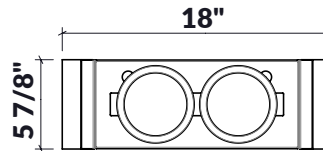

225202 | SERVING BOARD WITH BOWLS

STAINLESS STEEL SINK ACCESSORY

Specifications

Model	225202
Handle	Walnut
Compatible bowl dimension (front-to-back)	18"
Overall dimensions	6" x 19" x 2 1/2"

Features

- Can be used on top of sink to create extra workspace
- Ideal to prepare or to serve food
- Innovative and functional design to match with other standard Home Refinements accessories
- Small stainless steel bowls with silicone lids allow for easy storage of their content
- Dishwasher safe BPA-free lids
- 100% premium hard rock maple or walnut handles for high quality and durability
- 304 series stainless steel (18/10)
- Elegant no. 4 brushed finish that matches the appliances