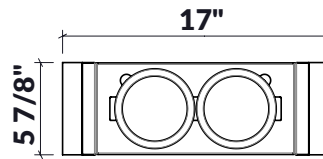

225201 | SERVING BOARD WITH BOWLS (2)

STAINLESS STEEL SINK ACCESSORY

Specifications

Model	225201
Handle	Walnut
Compatible bowl dimension (front-to-back)	16"
Overall dimensions	6" x 17" x 2 1/2"

Warranty

Home Refinements offers a 1-YEAR LIMITED WARRANTY following the purchase date for all mobile parts, options and accessories against defects of material and workmanship. This warranty is limited to defects or damages resulting from a normal residential use. For further details on our product warranty, please refer to our catalog or Web site.