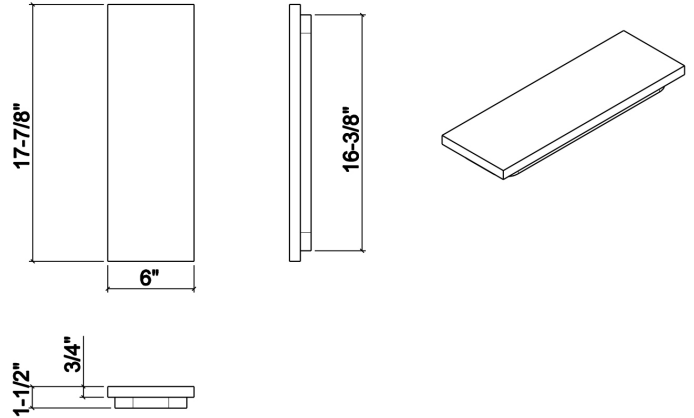

### Specifications

Model	210079
Collection	Cutting board
Compatible bowl dimension (front-to-back)	17"
Overall dimensions	6" × 18" × 1 1/2"