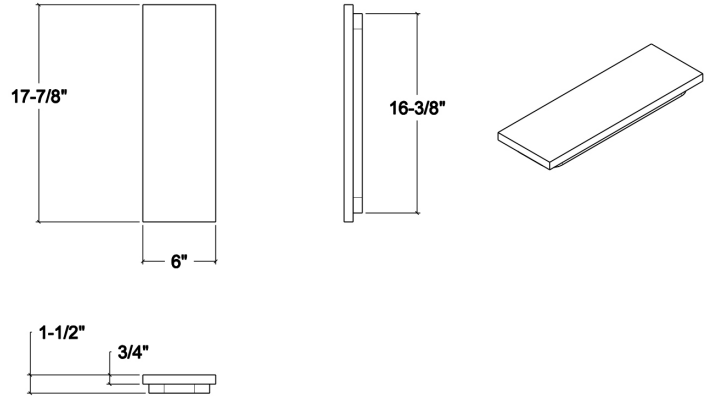

## 210076 | CUTTING BOARD

WALNUT STAINLESS STEEL SINK ACCESSORY

### Specifications

Model	210076
Collection	Cutting board
Compatible bowl dimension (front-to-back)	17"
Overall dimensions	6" × 18" × 1 1/2"