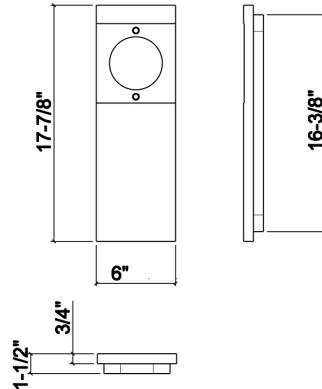

210070 | PRESENTATION BOARD

WALNUT STAINLESS STEEL SINK ACCESSORY

Specifications

Model	210070
Collection	Presentation board
Compatible bowl dimension (front-to-back)	17"
Overall dimensions	6" × 18" × 1 1/2"