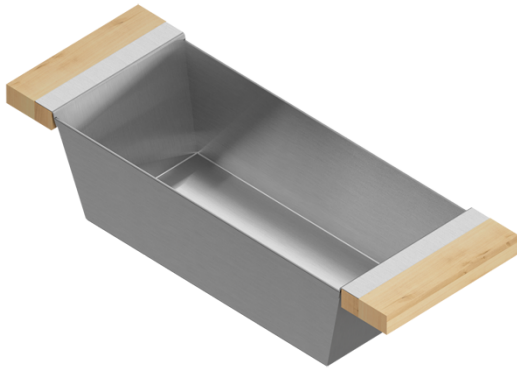

205326 | BIN

STAINLESS STEEL SINK ACCESSORY

Specifications

Model	205326
Collection	Bin
Compatible bowl dimension (front-to-back)	16"
Overall dimensions	6" × 17" × 4 1/4"

Warranty

Home Refinements offers a 1-YEAR LIMITED WARRANTY following the purchase date for all mobile parts, options and accessories against defects of material and workmanship. This warranty is limited to defects or damages resulting from a normal residential use. For further details on our product warranty, please refer to our catalog or Web site.

Features

- Can be used on top of sink to create extra workspace or on countertop
- Ideal to prepare or to serve food
- Innovative and functional design to match with other standard Home Refinements accessories
- 100% premium hard rock maple or walnut handles for high quality and durability
- Rubber-tipped footings for better stability and protection
- 304 series stainless steel (18/10)
- Elegant no. 4 brushed finish that matches the appliances