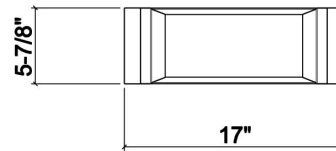

205326 | BIN

STAINLESS STEEL SINK ACCESSORY

Specifications

Model	205326
Collection	Bin
Compatible bowl dimension (front-to-back)	16"
Overall dimensions	6" × 17" × 4 1/4"

Warranty

Home Refinements offers a 1-YEAR LIMITED WARRANTY following the purchase date for all mobile parts, options and accessories against defects of material and workmanship. This warranty is limited to defects or damages resulting from a normal residential use. For further details on our product warranty, please refer to our catalog or Web site.