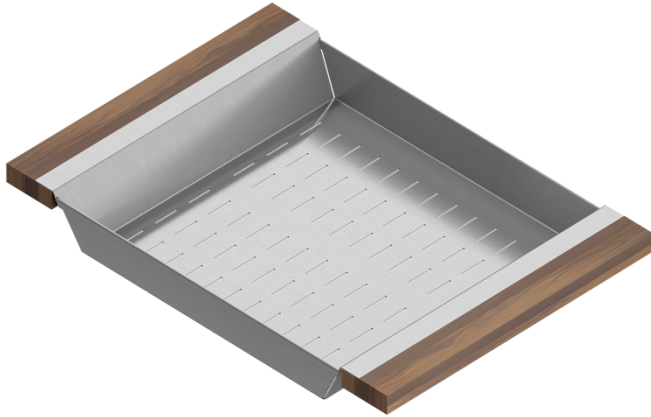

205229 | COLANDER

STAINLESS STEEL SINK ACCESSORY

Specifications

Model	205229
Collection	Colander
Compatible bowl dimension (front-to-back)	16"
Overall dimensions	12" x 17" x 2 1/4"

Warranty

Home Refinements offers a 1-YEAR LIMITED WARRANTY following the purchase date for all mobile parts, options and accessories against defects of material and workmanship. This warranty is limited to defects or damages resulting from a normal residential use. For further details on our product warranty, please refer to our catalog or Web site.

Features

- Can be used on top of sink to create extra workspace or on countertop
- Ideal to rinse food or to dry dishes
- Innovative and functional design to match with other standard Home Refinements accessories
- 100% premium hard rock maple or walnut handles for high quality and durability
- Rubber-tipped footings for better stability and protection
- 304 series stainless steel (18/10)
- Elegant no. 4 brushed finish that matches the appliances