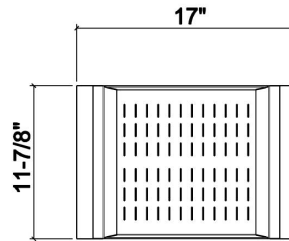

205229 | COLANDER

STAINLESS STEEL SINK ACCESSORY

Specifications

Model	205229
Collection	Colander
Compatible bowl dimension (front-to-back)	16"
Overall dimensions	12" x 17" x 2 1/4"

Warranty

Home Refinements offers a 1-YEAR LIMITED WARRANTY following the purchase date for all mobile parts, options and accessories against defects of material and workmanship. This warranty is limited to defects or damages resulting from a normal residential use. For further details on our product warranty, please refer to our catalog or Web site.