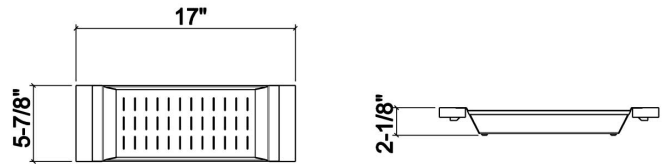

### Specifications

Model	205217
Collection	Colander
Compatible bowl dimension (front-to-back)	16"
Overall dimensions	6" × 17" × 2 1/4"