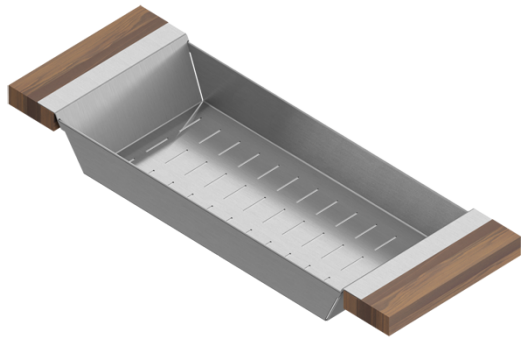

## 205217 | COLANDER

STAINLESS STEEL SINK ACCESSORY

### Specifications

Model	205217
Collection	Colander
Compatible bowl dimension (front-to-back)	16"
Overall dimensions	6" × 17" × 2 1/4"

### Features

- Can be used on top of sink to create extra workspace or on countertop
- Ideal to rinse food or to dry dishes
- Innovative and functional design to match with other standard Home Refinements accessories
- 100% premium hard rock maple or walnut handles for high quality and durability
- Rubber-tipped footings for better stability and protection
- 304 series stainless steel (18/10)
- Elegant no. 4 brushed finish that matches the appliances