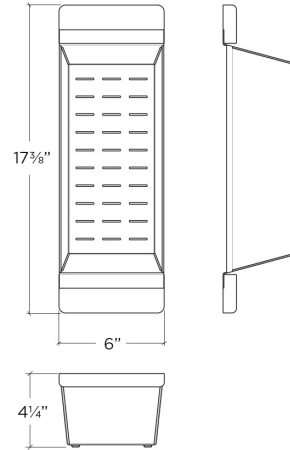

205038 | COLANDER, SMARTSTATION

FIRECLAY SINK ACCESSORY

Specifications

Model	205038
Collection	Colander, SmartStation
Compatible bowl dimension (front-to-back)	16"
Overall dimensions	6" × 17 3/8" × 4 1/4"

Features

- Profiled to sit perfectly on Fira sink accessory ledge, or be used on countertop
- Designed to match with other SmartStation walnut accessories
- Ideal to rinse and prepare food
- Made of 304 series stainless steel (18/10) with solid walnut handles
- Rubber feet for better stability and protection