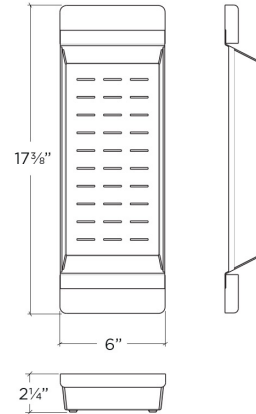

## 205036 | COLANDER, SMARTSTATION

FIRECLAY SINK ACCESSORY

### Specifications

Model	205036
Collection	Colander, SmartStation
Compatible bowl dimension (front-to-back)	16"
Overall dimensions	6" × 17 3/8" × 2 1/4"