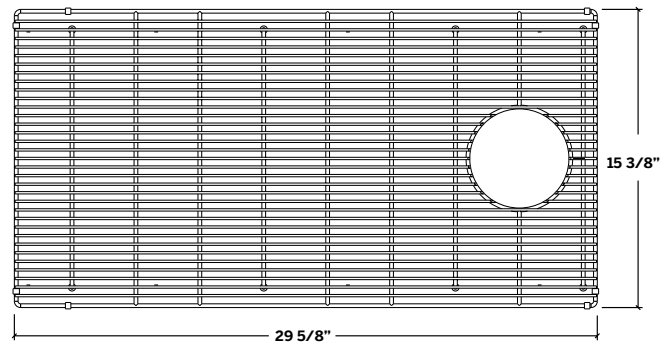

200949 | GRID

STAINLESS STEEL SINK ACCESSORY

Specifications

Model	200949
Collection	Grid
Compatible bowl dimension	30" x 16"
Overall dimensions	29 5/8" x 15 3/8" x 1 1/4"

Features

- Fits Smartstation, UrbanEdge, J7 and J18 collection sinks
- Ideal for rinsing or draining food, or simply protecting the sink surface from scratching
- Rubber-tipped footings for better stability and protection
- Rubber protectors on all corners to protect from scratching bowl sides
- Corrosion resistant and 304 series stainless steel (18/10)