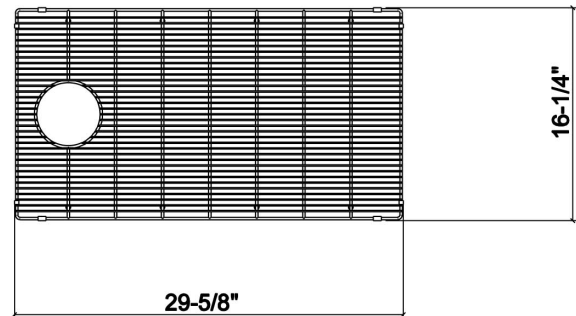

200927 | GRID

STAINLESS STEEL SINK ACCESSORY

Specifications

Model	200927
Collection	Grid
Compatible bowl dimension	30" x 17"
Overall dimensions	29 3/8" x 16 3/8" x 1 1/4"

Features

- Fits UrbanEdge, J7 and J18 collection sinks
- Ideal for rinsing or draining food, or simply protecting the sink surface from scratching
- Rubber-tipped footings for better stability and protection
- Rubber protectors on all corners to protect from scratching bowl sides
- Corrosion resistant and 304 series stainless steel (18/10)