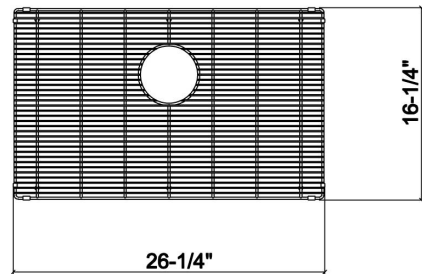

## 200914 | GRID

STAINLESS STEEL SINK ACCESSORY

### Specifications

Model	200914
Collection	Grid
Compatible bowl dimension	27" × 17"
Overall dimensions	26 3/8" × 16 3/8" × 1 1/4"

### Features

- Fits UrbanEdge, J7 and J18 collection sinks
- Ideal for rinsing or draining food, or simply protecting the sink surface from scratching
- Rubber-tipped footings for better stability and protection
- Rubber protectors on all corners to protect from scratching bowl sides
- Corrosion resistant and 304 series stainless steel (18/10)