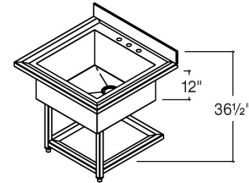

### Specifications

Model	003865
Collection	UrbanEdge®
Bowl dimensions	25" x 24" x 12"
Overall dimensions	34" x 33" x 36 1/2"
Recommended cabinet	Custom

### Features

- Handcrafted in Canada
- Commercial quality stainless steel - 16 ga thickness
- Sturdy 16 ga tubular stainless steel structure
- Corrosion resistant material - 304 series (18/10)
- Environmentally friendly product, 100% recyclable
- Elegant no. 4 brushed finish that matches the appliances
- Highly efficient sound deadening pads
- Practical flat sink bottom and straight bowl sides that maximize available space in the bowl
- Stylish and functional bowl bottom grooves that facilitate water drainage
- Convenient 5" high backsplash
- Rear 3-1/2" drain placement
- Mounting hardware included
- Certifications: ASME A112.19.3, CSA B45.0, CSA B45.4