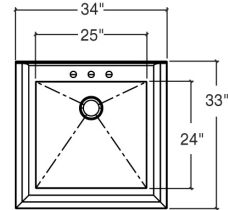

### Specifications

Model	003865
Collection	UrbanEdge®
Bowl dimensions	25" x 24" x 12"
Overall dimensions	34" x 33" x 36 1/2"
Recommended cabinet	Custom