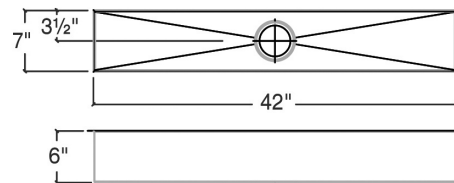

003622 | URBANEDGE®

UNDERMOUNT STAINLESS STEEL BAR SINK

Specifications

Model	003622
Collection	UrbanEdge®
Bowl dimensions	42" x 7" x 6"
Overall dimensions	43 1/2" x 8 1/2" x 6"
Recommended cabinet	48"

Recommended accessories