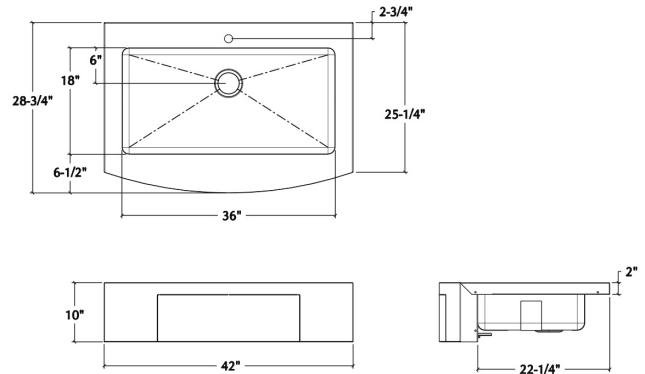

### Specifications

Model	000171
Collection	Classic+
Bowl dimensions	36" x 18" x 8"
Overall dimensions	42" x 28 3/4" x 10"
Recommended cabinet	42"