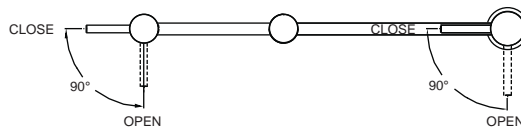

Standards

- ASME A112.18.1
- ANSI A117.1
- ANSI / NSF 61, SECTION 9
- CUPC / IAPMO LISTED / ADA
  COMPLAINT

APPROVED FOR MANUFACTURING

MODEL NO.: **JPF-4500-N** QTY: _____

JOB NAME: _____

TAG/ITEM: _____

CUSTOMER: _____

SIGNATURE: _____

JUST MFG. COMPANY CONTINUES TO MAKE QUALITY AND FUNCTIONALITY A MARK OF THE JUST PRODUCT LINE. WE RESERVE THE RIGHT TO CHANGE PRODUCT INFORMATION WITHOUT NOTICE. DIMENSIONS MAY CHANGE AND MAY BE SUBJECT TO CHANGE WITHOUT NOTICE. NO RESPONSIBILITY IS ASSUMED FOR USE OF SUPERCEDED OR VOIDED DATA. JUST MFG. CO. SINKS ARE MADE IN THE U.S.A. WHEN COMPARING OTHER BRAND PRODUCTS, BE SURE TO COMPARE USA QUALITY ALONG WITH FEATURES AND DIMENSIONS.

JUST MANUFACTURING COMPANY

9233 KING STREET . FRANKLIN PARK . ILLINOIS . 60131-2111

PH: 847-678-5150 . FAX: 847-678-6817 . E-MAIL: custserv@justmfg.com . www.justmfg.com