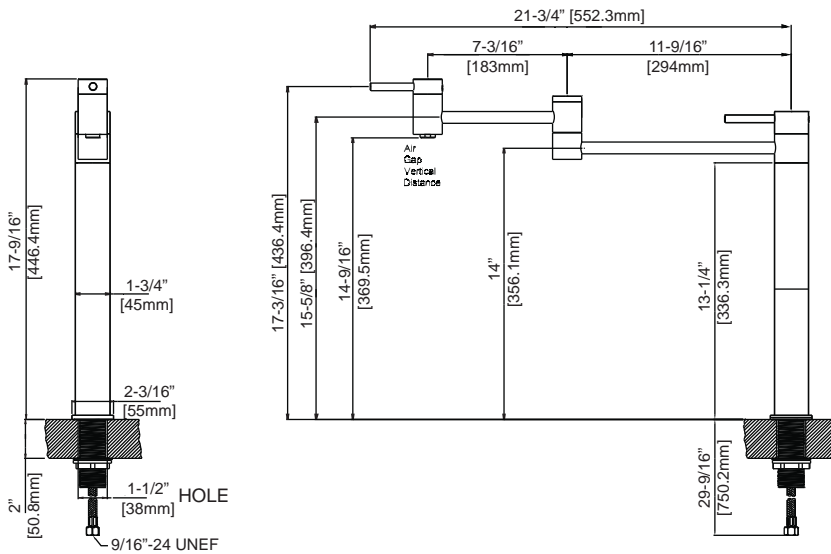

Standards

- ASME A112.18.1
- ANSI A117.1
- ANSI / NSF 61, SECTION 9
- CUPC / IAPMO LISTED / ADA
  COMPLAINT

APPROVED FOR MANUFACTURING

MODEL NO.: **JPF-4500-N** QTY: _____

JOB NAME: _____

TAG/ITEM: _____

CUSTOMER: _____

SIGNATURE: _____

JUST MFG. COMPANY CONTINUES TO MAKE QUALITY AND FUNCTIONALITY A MARK OF THE JUST PRODUCT LINE. WE RESERVE THE RIGHT TO CHANGE PRODUCT INFORMATION WITHOUT NOTICE. DIMENSIONS MAY CHANGE AND MAY BE SUBJECT TO CHANGE WITHOUT NOTICE. NO RESPONSIBILITY IS ASSUMED FOR USE OF SUPERCEDED OR VOIDED DATA. JUST MFG. CO. SINKS ARE MADE IN THE U.S.A. WHEN COMPARING OTHER BRAND PRODUCTS, BE SURE TO COMPARE USA QUALITY ALONG WITH FEATURES AND DIMENSIONS.

JUST MANUFACTURING COMPANY

9233 KING STREET . FRANKLIN PARK . ILLINOIS . 60131-2111

PH: 847-678-5150 . FAX: 847-678-6817 . E-MAIL: custserv@justmfg.com . www.justmfg.com