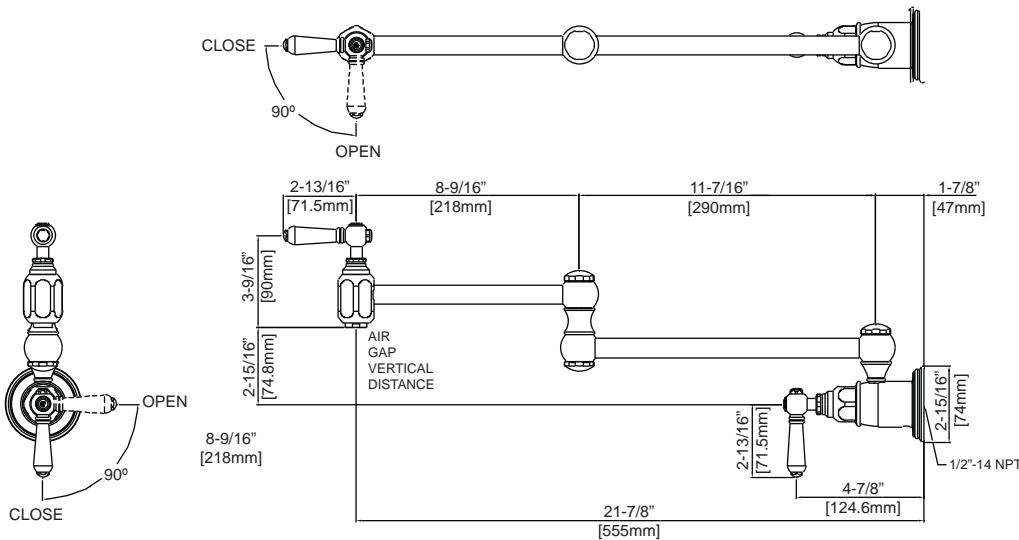

Standards

- ASME A112.18.1
- ANSI A117.1
- ANSI / NSF 61, SECTION 9
- CUPC / IAPMO LISTED / ADA
  COMPLAINT

APPROVED FOR MANUFACTURING

MODEL NO.: **JPF-3700-N** QTY: _____

JOB NAME: _____

TAG/ITEM: _____

CUSTOMER: _____

SIGNATURE: _____

OPTIONS

AERATORS / FLOW CONTROL	
0.5 GPM	2.2 GPM
1.0 GPM	

JUST MFG. COMPANY CONTINUES TO MAKE QUALITY AND FUNCTIONALITY A MARK OF THE JUST PRODUCT LINE. WE RESERVE THE RIGHT TO CHANGE PRODUCT INFORMATION WITHOUT NOTICE. DIMENSIONS MAY CHANGE AND MAY BE SUBJECT TO CHANGE WITHOUT NOTICE. NO RESPONSIBILITY IS ASSUMED FOR USE OF SUPERCEDED OR VOIDED DATA. JUST MFG. CO. SINKS ARE MADE IN THE U.S.A. WHEN COMPARING OTHER BRAND PRODUCTS, BE SURE TO COMPARE USA QUALITY ALONG WITH FEATURES AND DIMENSIONS.

JUST MANUFACTURING COMPANY

9233 KING STREET . FRANKLIN PARK . ILLINOIS . 60131-2111

PH: 847-678-5150 . FAX: 847-678-6817 . E-MAIL: custserv@justmfg.com . www.justmfg.com