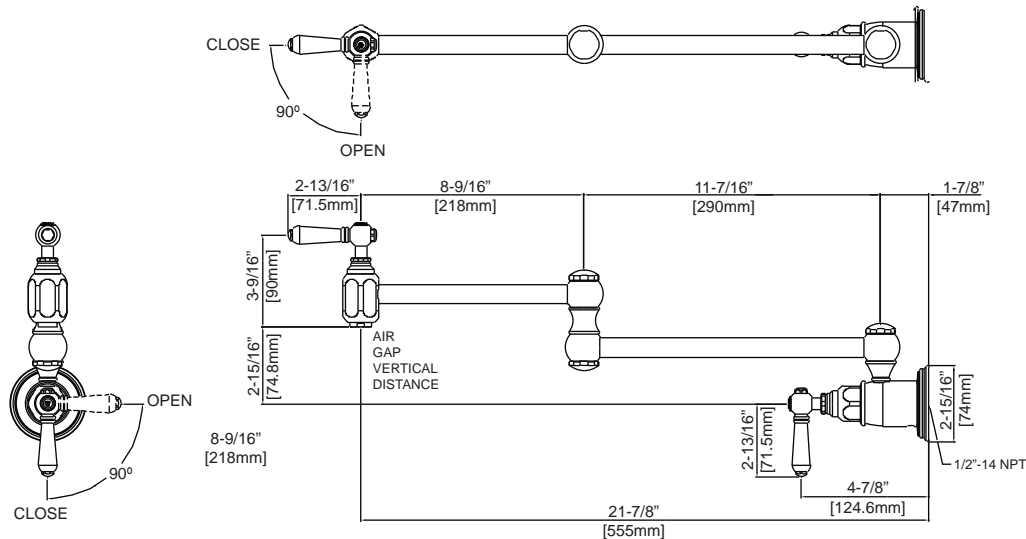

Standards

- ASME A112.18.1
- ANSI A117.1
- ANSI / NSF 61, SECTION 9
- CUPC / IAPMO LISTED / ADA
  COMPLIANT