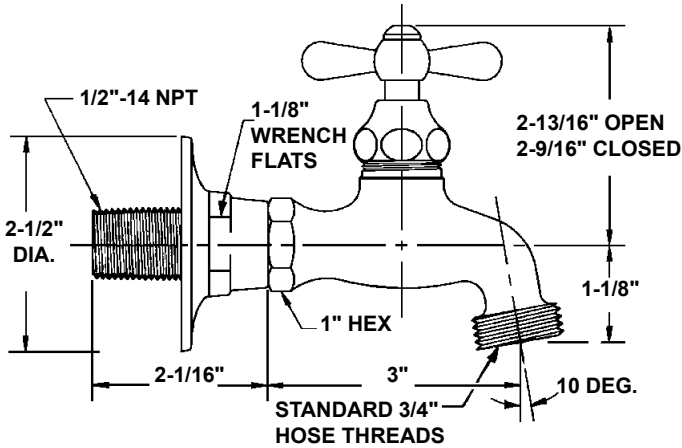

**FAUCET GROUP**

J-514

**HOSE BIBB FAUCET**

**SUBMITTAL DATA**

**TECHNICAL DATA  
CONSTRUCTION:**

- Backsplash mounted single hose bibb faucet
- Escutcheon included
- Tee handle
- Cast brass body
- Outlet 3/4" thread for standard garden hose connection
- Replaceable seat washer and stem packing
- 1/2" - 14 NPT inlet connection
- Conforms with ANSI standard 112.18.1