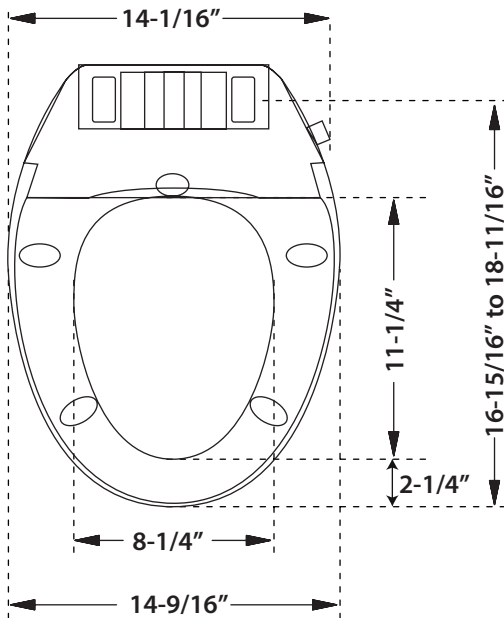

Codes/Standards

- Complies with ASME A112.4.2-2015 and CSA B45.16-15
- cUPC listed