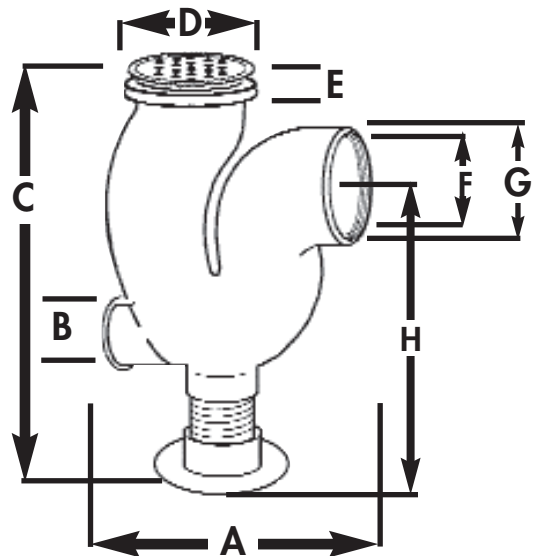

SPECIFICATION SUBMITTAL SHEET

jones stephens corporation

TRAP STANDARD

FITS AMERICAN STANDARD,
KOHLER, ELJER, AND CRANE
CAST IRON
SERVICE SINKS

features and benefits:

- Cast iron body with white coating
- Chrome-plated brass strainer

This product and others like it can be found in the Jones Stephens catalog. Call today to order your catalog or download it from our website: www.plumbest.com

PART NO.	OUTLET SIZE	A	B	C	D	E	F	G	H
<input type="checkbox"/> T00-002	2" IPS	9 1/2"	2 3/8"	14" MIN-14 3/8" MAX	3 7/8"	1/4" MIN-1 1/4" MAX	2 5/16"	4 1/4" OD	10"
<input type="checkbox"/> T00-003	3" IPS	9 1/2"	2 3/8"	14" MIN-14 3/8" MAX	3 7/8"	1/4" MIN-1 1/4" MAX	3 1/4" ID	4 1/4" OD	10"
<input type="checkbox"/> T00-005	Base plate	6" OD							