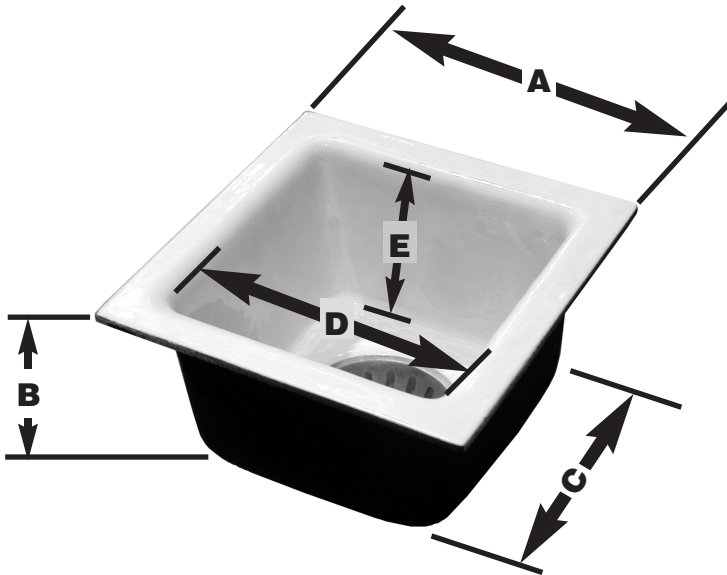

SPECIFICATION SUBMITTAL SHEET

jones stephens corporation

PLUMLOCK PORCELAIN FLOOR SINK

features and benefits:

- 12" x 12" white porcelain coated cast iron
- Aluminum dome strainer included
- Push-on connection; gasket included

This product and others like it can be found in the Jones Stephens catalog. Call today to order your catalog or download it from our website: www.plumbest.com

PART NO.	DESCRIPTION	A	B	C	D	DEPTH	
						E	
☐ S55-122	2" PlumLock Floor Sink - 6" deep	12"	9"	8 1/2"	8 3/4"	6"	
☐ S55-123	3" PlumLock Floor Sink - 6" deep	12"	9"	8 1/2"	8 3/4"	6"	
☐ S55-124	4" PlumLock Floor Sink - 6" deep	12"	9"	8 1/2"	8 3/4"	6"	