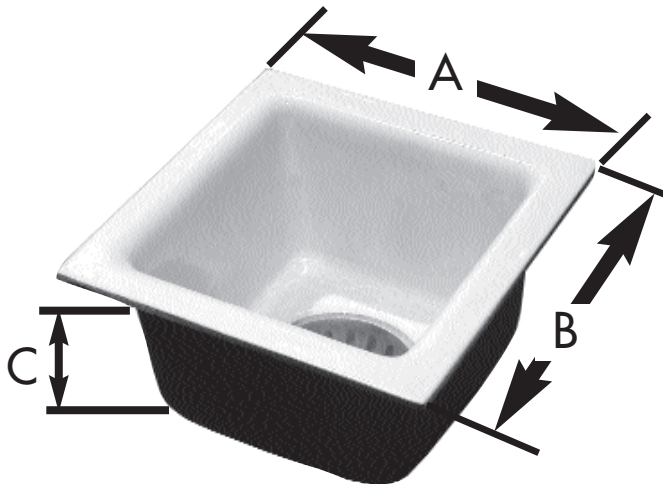

### features and benefits:

- No hub
- White porcelain coated cast iron
- Aluminum dome bottom strainer included

This product and others like it can be found in the Jones Stephens catalog. Call today to order your catalog or download it from our website: [www.plumbest.com](http://www.plumbest.com)