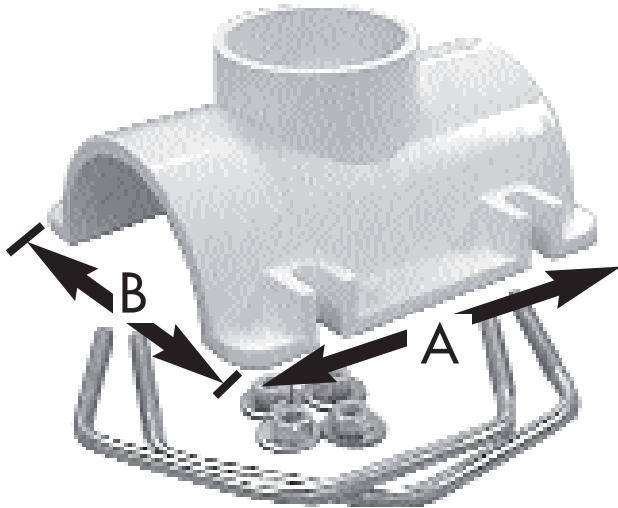

SPECIFICATION SUBMITTAL SHEET

jones stephens corporation

SADDLE TEES AND KITS

features and benefits:

- Solvent branch
- Use bushing to reduce 2" unit to 1 1/2"
- Kits include V-bolts, nuts and washers
- Conversion kit also contains gasket mat for use with cast iron pipe

This product and others like it can be found in the Jones Stephens catalog. Call today to order your catalog or download it from our website: www.plumbest.com

PVC	SIZE	A	B
<input type="checkbox"/> S26-014	3" x 2" saddle tee	6"	5 1/4"
<input type="checkbox"/> S26-015	4" x 2" saddle tee	7"	6 5/8"
<input type="checkbox"/> S26-016	4" x 3" saddle tee	7"	6 5/8"
<input type="checkbox"/> S26-017	4" x 4" saddle tee	7"	6 5/8"
<input type="checkbox"/> S26-004	3" x 2" saddle tee less gasket	6"	5 1/4"
<input type="checkbox"/> S26-005	4" x 2" saddle tee less gasket	7"	6 5/8"
<input type="checkbox"/> S26-006	4" x 3" less gasket	7"	6 5/8"
<input type="checkbox"/> S26-007	4" x 4" less gasket	7"	6 5/8"
<input type="checkbox"/> S26-009	3" x 2" conversion kit w/ gasket	6"	5 1/4"
<input type="checkbox"/> S26-010	4" x 2" conversion kit w/ gasket	7"	6 5/8"
<input type="checkbox"/> S26-011	4" x 3" conversion kit w/ gasket	7"	6 5/8"
<input type="checkbox"/> S26-012	4" x 4" conversion kit w/ gasket	7"	6 5/8"
<input type="checkbox"/> S26-008	6" x 7" x 1/2" closed cell foam gasket		