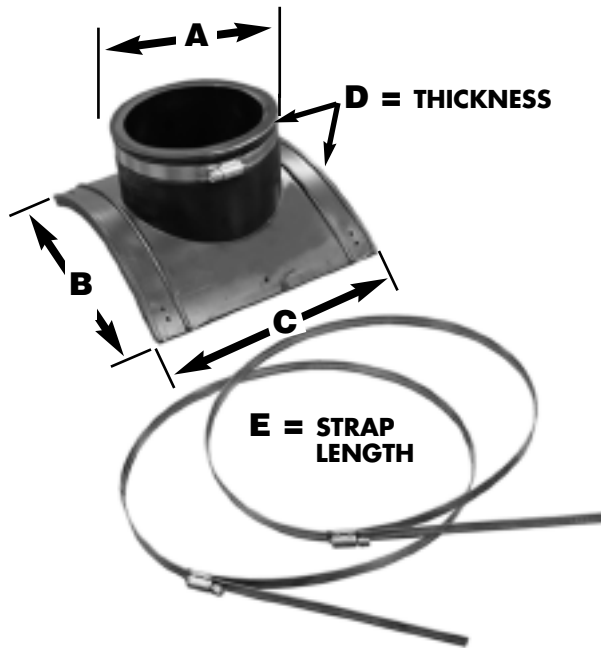

## FLEXIBLE PVC SADDLE FITTING - TEE PATTERN

### features and benefits:

- Provided with stainless steel clamp on inlet
- Includes stainless steel clamps on saddle to fit up to 12" clay pipe
- Extension clamps may be used for larger pipe sizes

This product and others like it can be found in the Jones Stephens catalog. Call today to order your catalog or download it from our website: [www.plumbest.com](http://www.plumbest.com)

PART NO.	DESCRIPTION	A	B	C	D	E
☐ S26-001	4" plastic - 12" clay saddle x 4"(ID) Sch. 40 cast iron or SDR35 inlet	5 7/16" OD	10"	8 3/16"	1/2"	50 3/4"
☐ S26-002	4" plastic - 12" clay saddle x 6"(ID) Sch. 40 cast iron or SDR35 inlet	7 1/2" OD	12"	10 1/2"	1/2"	50 3/4"